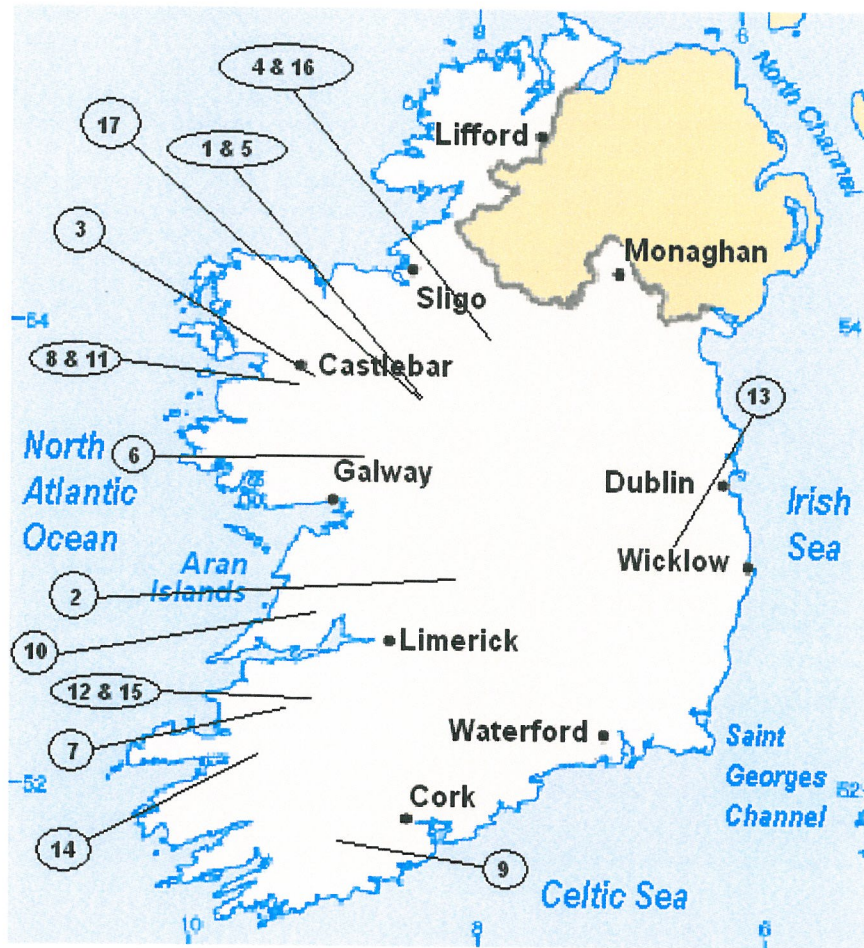

Lands owned by the Second Forestry Investment Plan plc.

1. Clooncraftfield, Co. Roscommon
2. Lorrha, Co. Tipperary
3. Lecarrow, Co. Mayo
4. Curraghnaboley, Co. Leitrim
5. Derryherk, Co. Roscommon
6. Clooncunny, Co. Galway
7. Meenleirim South, Co. Kerry
8. Drumanis, Co. Mayo
9. Drimoleague, Co. Cork

10. Burrenfada, Co. Clare
11. Carrowneden, Co. Mayo
12. Glengort South, Co. Limerick
13. Ballinguile, Co. Wicklow
14. Knockreagh, Co. Kerry
15. Meenylne North, Co. Limerick
16. Corcormick, Co. Leitrim
17. Arraghan, Co. Roscommon